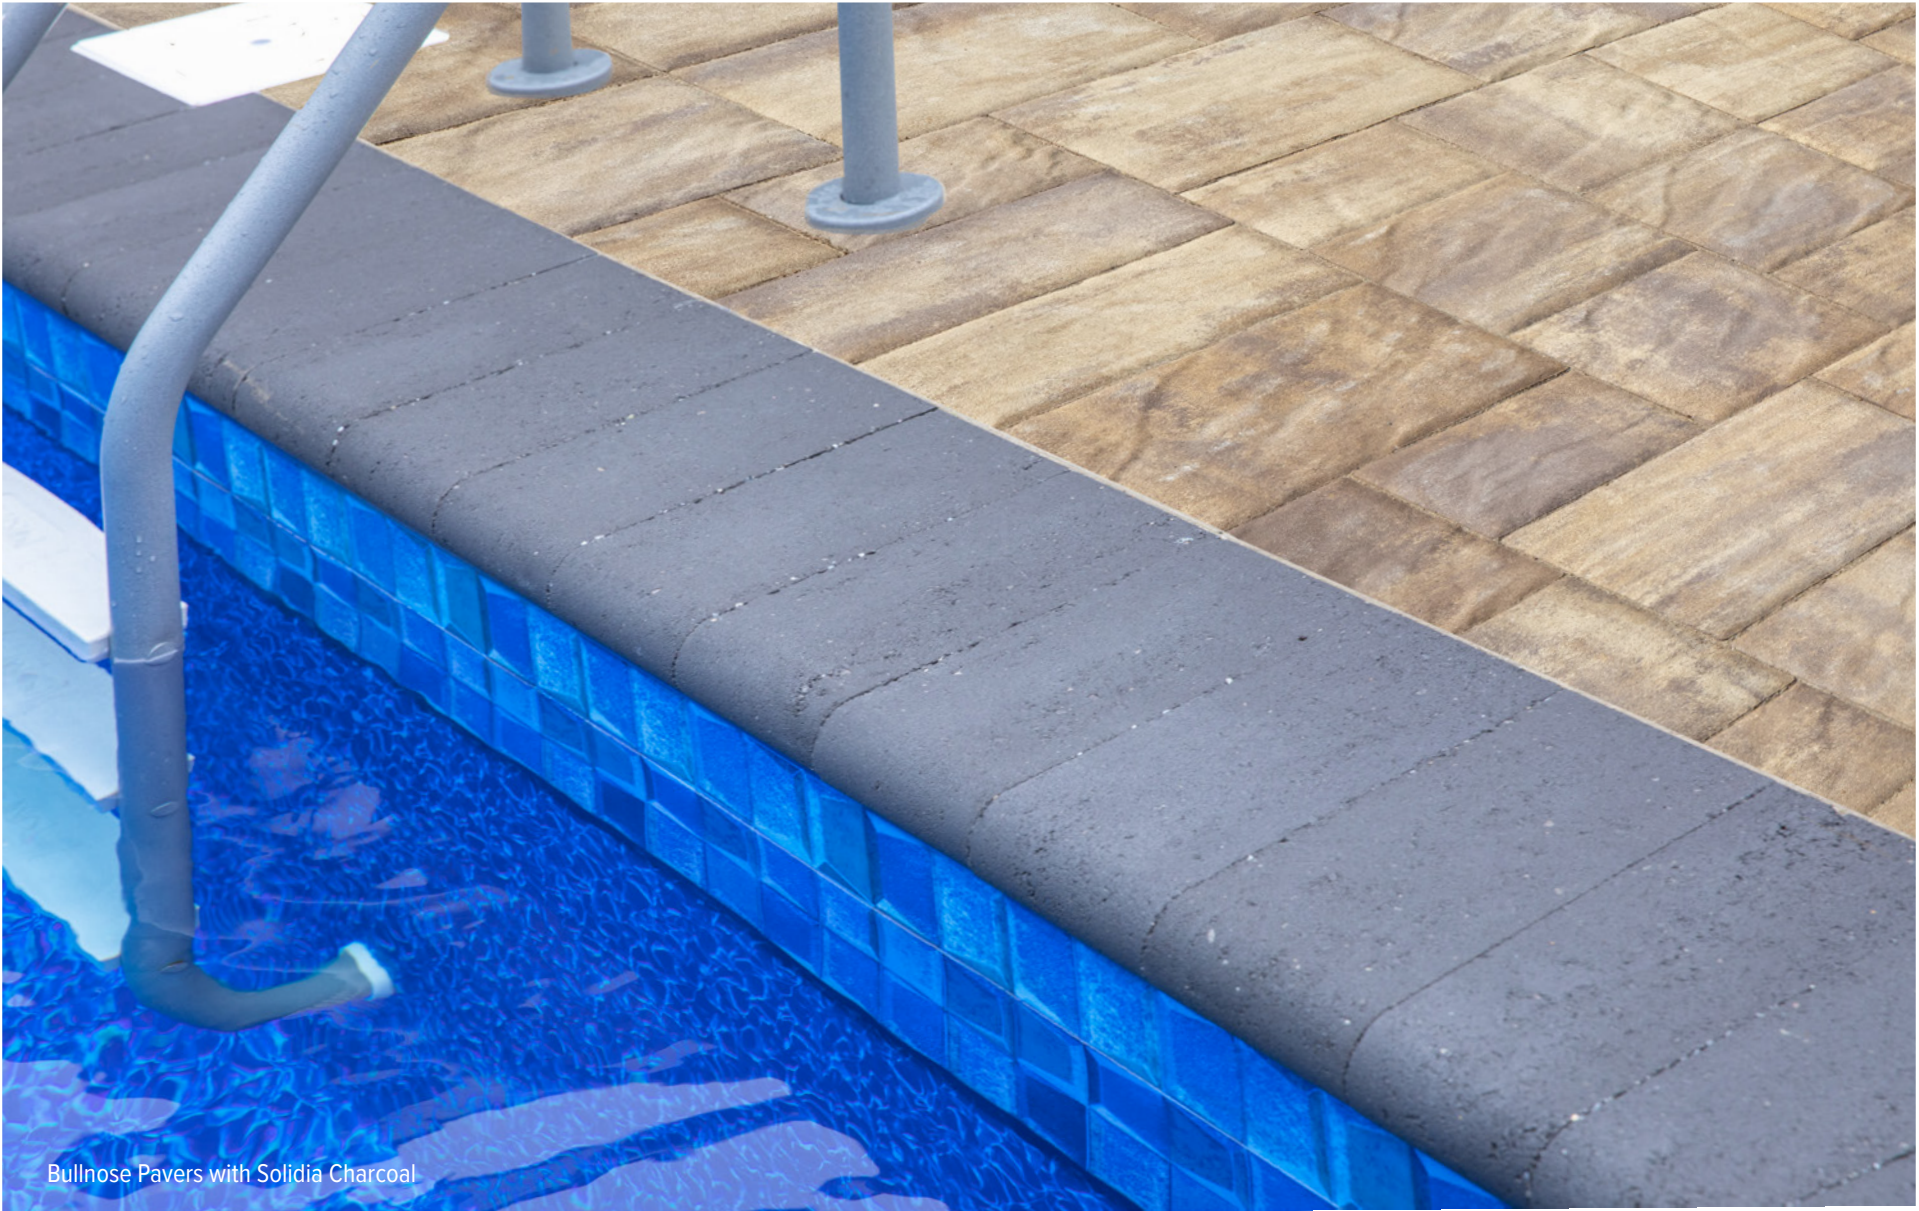

# BULLNOSE

Bullnose Pavers with Solidia Charcoal

Brown †

Charcoal †

† ONLY AVAILABLE WITH SOLIDIA  
NO EFFLORESCENCE

Autumn Blend

Dakota Blend

Harvest Blend

Pewter Blend

All units are  
2 3/8" thick

BULLNOSE	
SIZE (WxL)	6" x 12 1/2"
PCS PER LF	2
SF PER CUBE	87
PCS PER CUBE	168
SF PER BAND	29
LBS PER CUBE	2,305