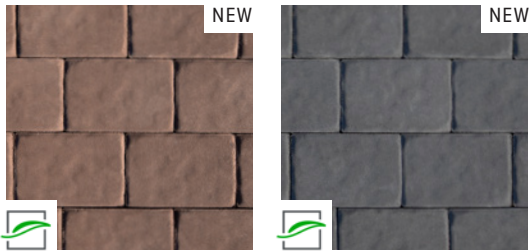

# BULLNOSE

Bullnose Pavers with Solidia Charcoal

Brown †

Charcoal †

† ONLY AVAILABLE WITH SOLIDIA  
NO EFFLORESCENCE

Autumn Blend

Dakota Blend

Harvest Blend

Pewter Blend

All units are  
2 3/8" thick

BULLNOSE	
SIZE (WxL)	6" x 12 1/2"
PCS PER LF	2
SF PER CUBE	87
PCS PER CUBE	168
SF PER BAND	29
LBS PER CUBE	2,305