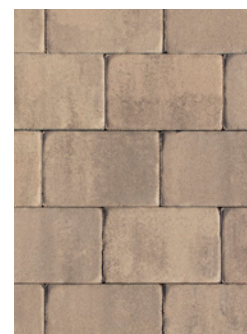

IMPERIAL COBBLE STONE

Imperial Cobble Charlevoix, 90° Herringbone Pattern

Chestnut

Earth

Granite

Charcoal

Charlevoix

Driftwood

Sandy Beach

ENLARGED SWATCHES ON PAGE 133.

AVAILABLE IN 6X9 ONLY

All units are
2 $\frac{3}{8}$ " thick.

SIZE (WxL)	6 $\frac{1}{4}$ " x 6 $\frac{1}{4}$ "	6 $\frac{1}{4}$ " x 9 $\frac{7}{16}$ "
PCS PER SF	3.7	2.4
SF PER CUBE	113	124
SF PER BAND	16	25
LBS PER CUBE	3,164	3,472

NOTE

6"x 6" and 6"x 9" are also available in 3 $\frac{1}{8}$ " thickness as a special order.