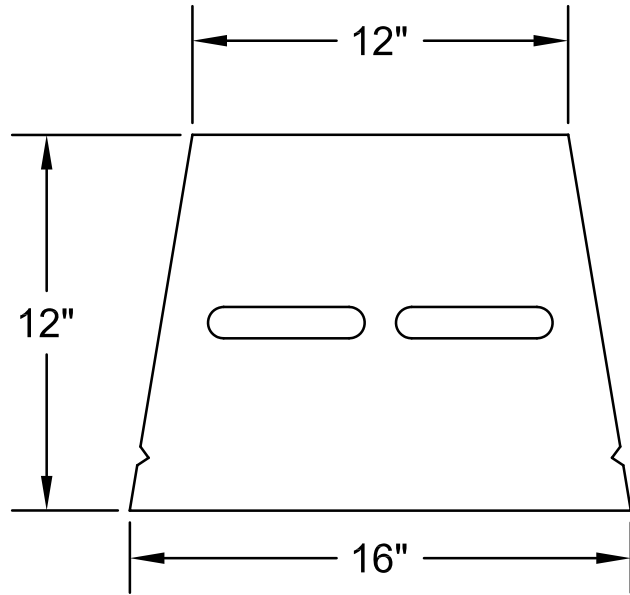

TOP ISOMETRIC

TOP VIEW

BOTTOM ISOMETRIC

SIDE VIEW

PIN DETAIL

201 Park Ave.  
Woodbury, NJ 08096  
(800)-444-3679  
www.ephensy.com

TITLE:

MARQUIS WALL BLOCK DETAIL

SCALE:

NOT TO SCALE