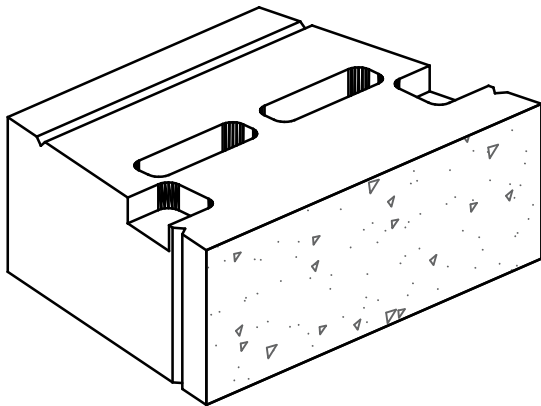

TOP ISOMETRIC

TOP VIEW

BOTTOM ISOMETRIC

SIDE VIEW

PIN DETAIL

201 Park Ave.  
Woodbury, NJ 08096  
(800)-444-3679  
www.ephensy.com

TITLE:

MARQUIS WALL BLOCK DETAIL

SCALE:

NOT TO SCALE