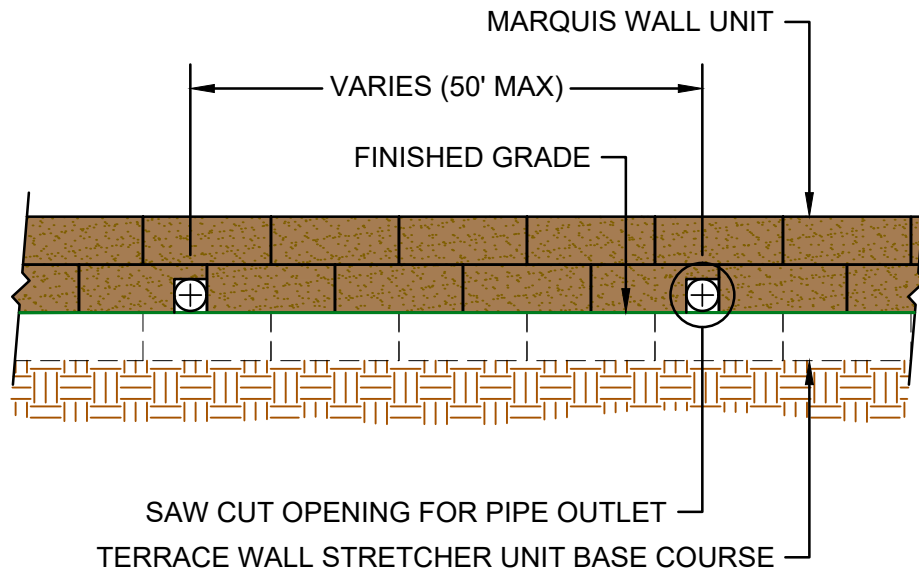

PLAN VIEW

ELEVATION VIEW

201 Park Ave.  
 Woodbury, NJ 08096  
 (800)-444-3679  
 www.ephenry.com

TITLE:

MARQUIS WALL  
 DRAINAGE OUTLET DETAIL

SCALE:

NOT TO SCALE