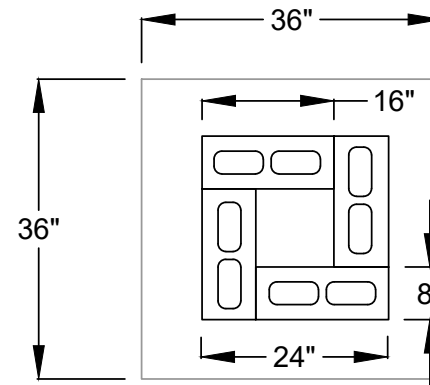

ISOMETRIC VIEW

MARQUIS WALL CORNER UNIT

SECTION VIEW

PLAN VIEW

**EP HENRY**

201 Park Ave.  
Woodbury, NJ 08096  
(800)-444-3679  
www.ephensry.com

TITLE:

MARQUIS WALL COLUMN DETAIL

SCALE:

NOT TO SCALE