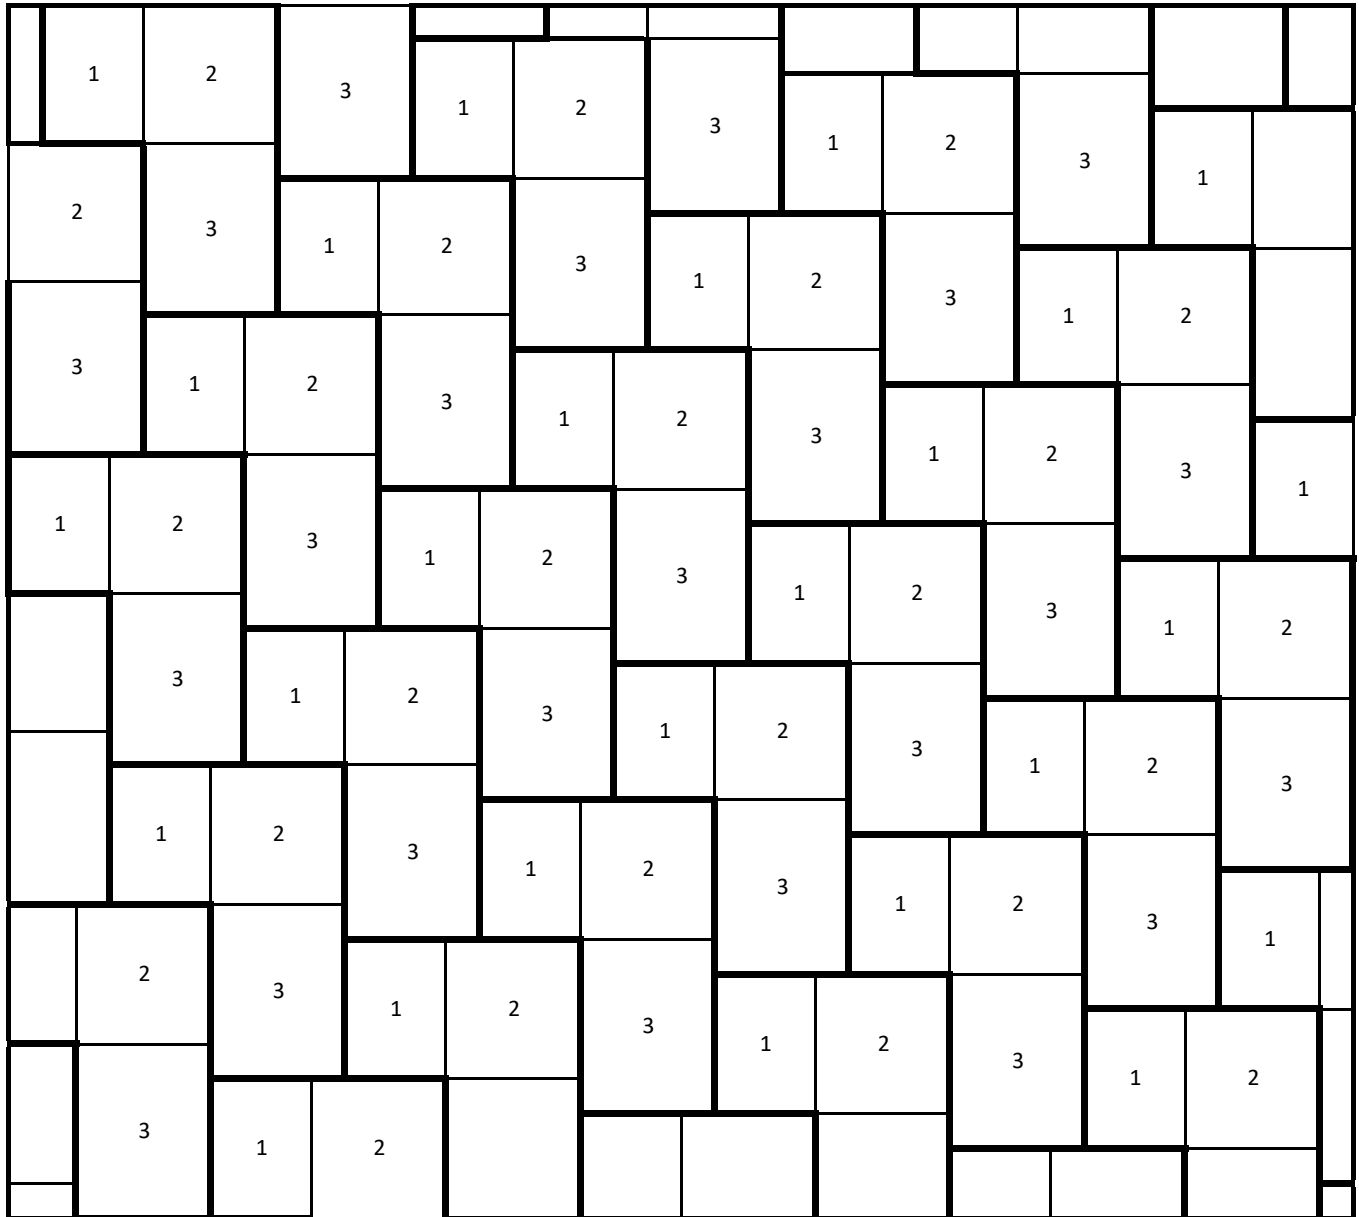

EP HENRY BRISTOL STONE 2 OR CHISELED STONE 2 THREE PIECE REPEATING PATTERN

Note:

Pattern is offered as a guide only.
Perimeter cuts may be required.

KEY

- 1 = 12 X 16
- 2 = 16 X 16
- 3 = 16 X 20