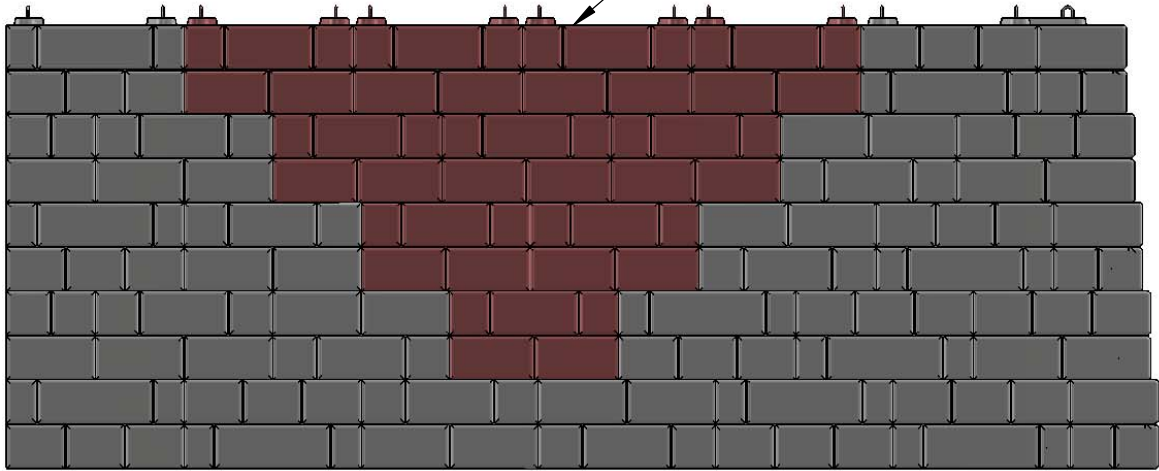

46" SHORT BLOCK

46" SHORT BLOCKS IN RED

DRAWN BY	DATE
R FONTANESI	12/10/2015

TITLE:
SINGLE OUTSIDE CORNER & VERTICAL END

16500 SOUTH 500 WEST
 BLUFFDALE, UTAH 84065
 PHONE: (801) 571-2028

DWG NO.

C-08

SCALE: 1: 30