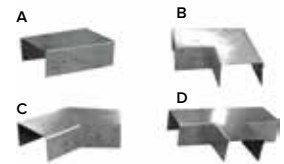

Outdoor Kitchen Collection

Cast Stone Wall Face Shells Breckenridge; Lastra AXI Brown Chestnut

ISOPANEL MODULAR KITCHENS

Isokern has streamlined the construction of building the classic culinary outdoor kitchen for quick assembly. Using our Isokern Panels and Clips, building a beautiful, durable and practical outdoor kitchen is easier than ever. The IsoPanels will also support the Iso'ven for added options to construction.

ISOKERN PANELS

- **Dimensions per panel:** 2'w x 34"h x 3"d
- Each panel weighs only 100 lbs, so they're easily moved when assembling your new outdoor kitchen components.

CLIPS

- **Use:** Slide the appropriate clip over the junction of 2 adjacent panels for holding them together while the mortar is applied.
- **Options:** A. Straight B. 90° C. 45° D. T clip.