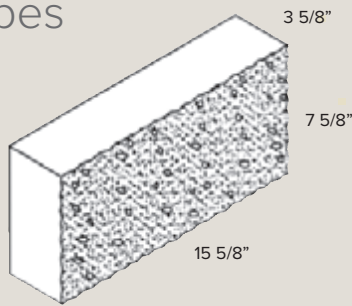

colors

16B

24B

26D-SP

28N

40B

No Color

shapes

4" Solid Stretcher

8" Hollow Stretcher

8" Universal Corner