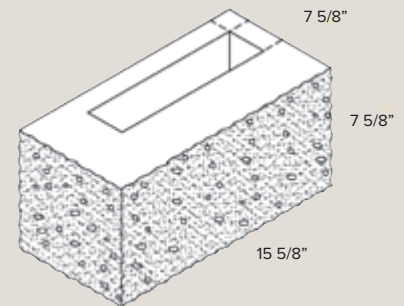

colors

16B

24B

26D-SP

28N

40B

No Color

shapes

4" Solid Stretcher

8" Hollow Stretcher

8" Universal Corner