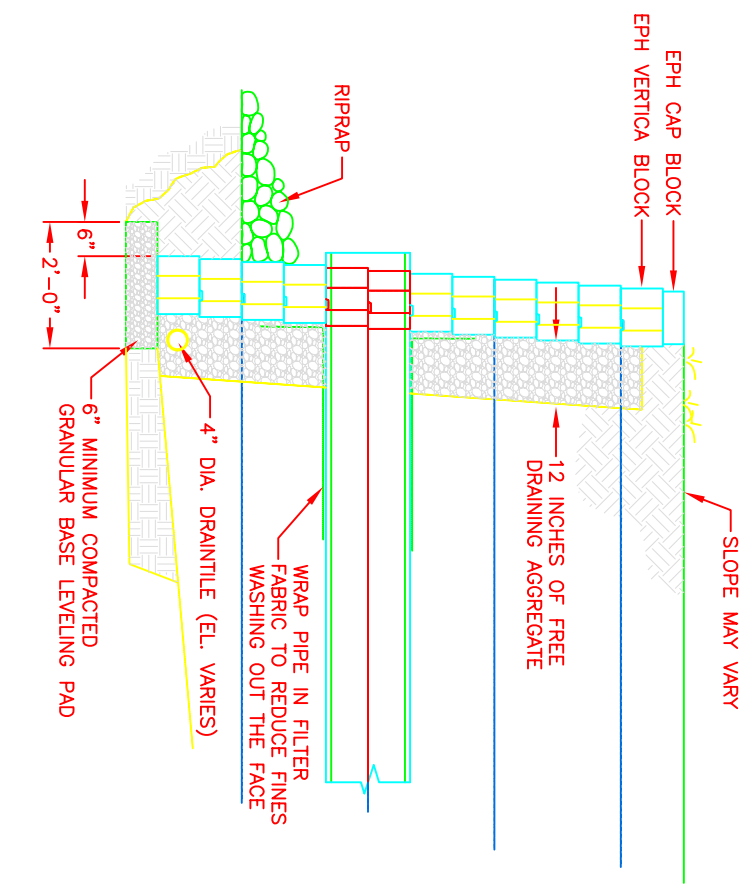

FACE VIEW

SECTION VIEW

# EP Henry Vertica

## Through Wall Pipe Outlet - Low Flow

INSIST ON THE BEST!  
**EP HENRY**  
 F O U N D E D 1 9 0 3

201 Park Ave.  
 P.O. Box 615  
 Woodbury, NJ 08096  
 (856)-845-6200  
 (856)-845-0023

TITLE:  
 EP Henry Vertica Wall  
 Through Wall Pipe Outlet Detail 2

SCALE:

**EP HENRY VERTICA**

BY:  
 Lee Amos

DATE:  
 Regenerated on  
 10/02/06