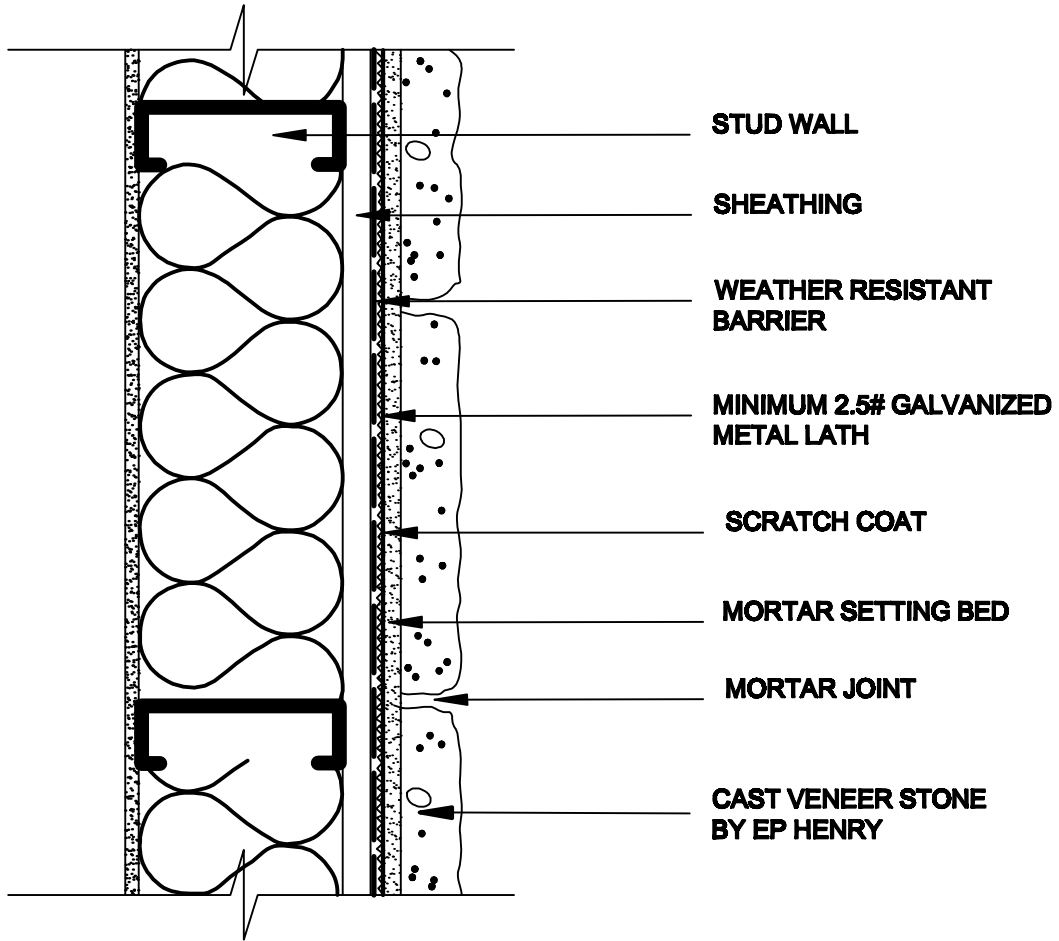

CAST VENEER STONE BY EP HENRY  
 Typical Installation Detail for Stud Wall

STUD WALL

**EP HENRY**  
 FOUNDED 1903

**Call 1-800 44 Henry**

Ref. No.

201 Park Avenue, PO Box 615  
 Woodbury, NJ 08096

**Figure 2**