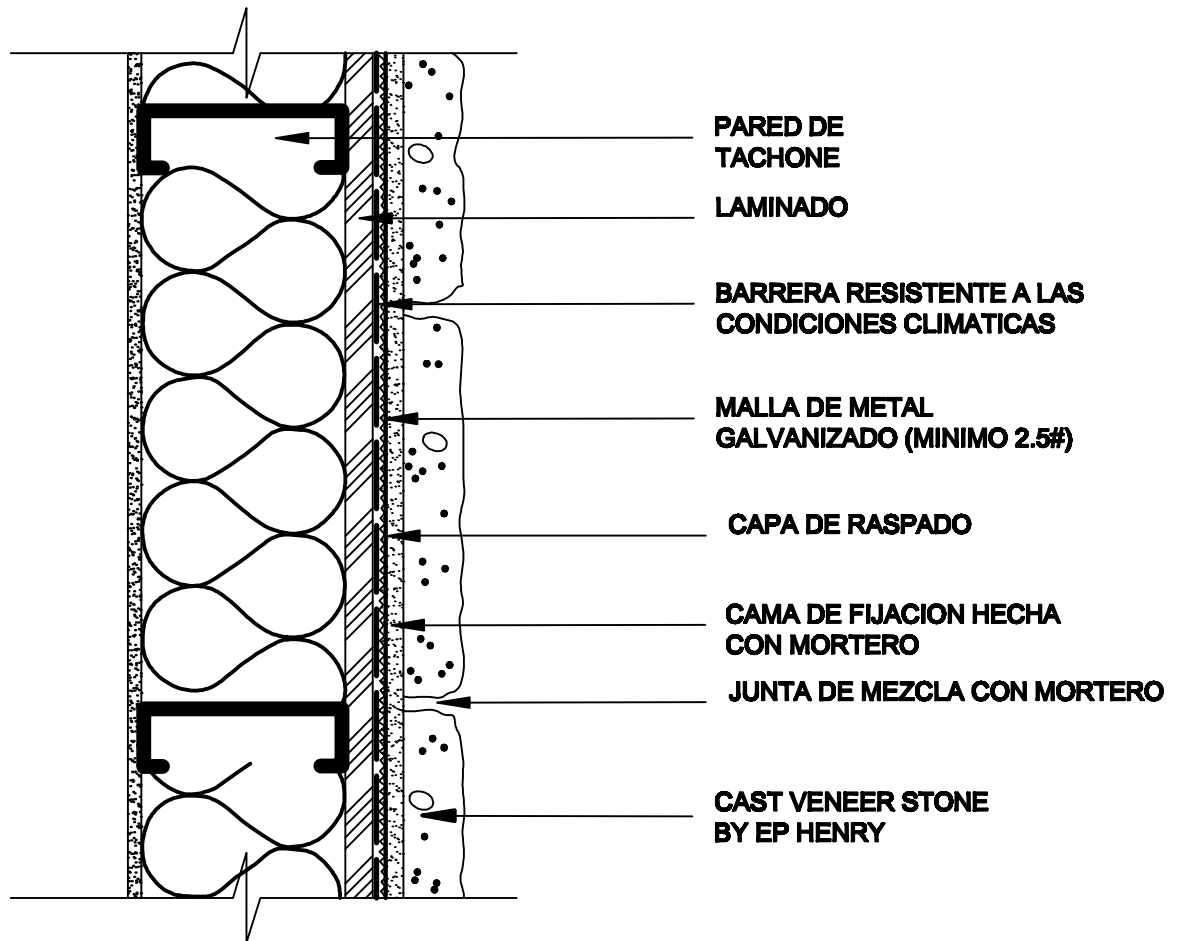

CAST VENEER STONE BY EP HENRY
 Instalacion Tipica para el Recubrimiento de Pared de Tachone

Pared de Tachone

EP HENRY
 FOUNDED 1903

Call 1-800 44 Henry

Ref. No.

201 Park Avenue, PO Box 615
 Woodbury, NJ 08096

Figure 2