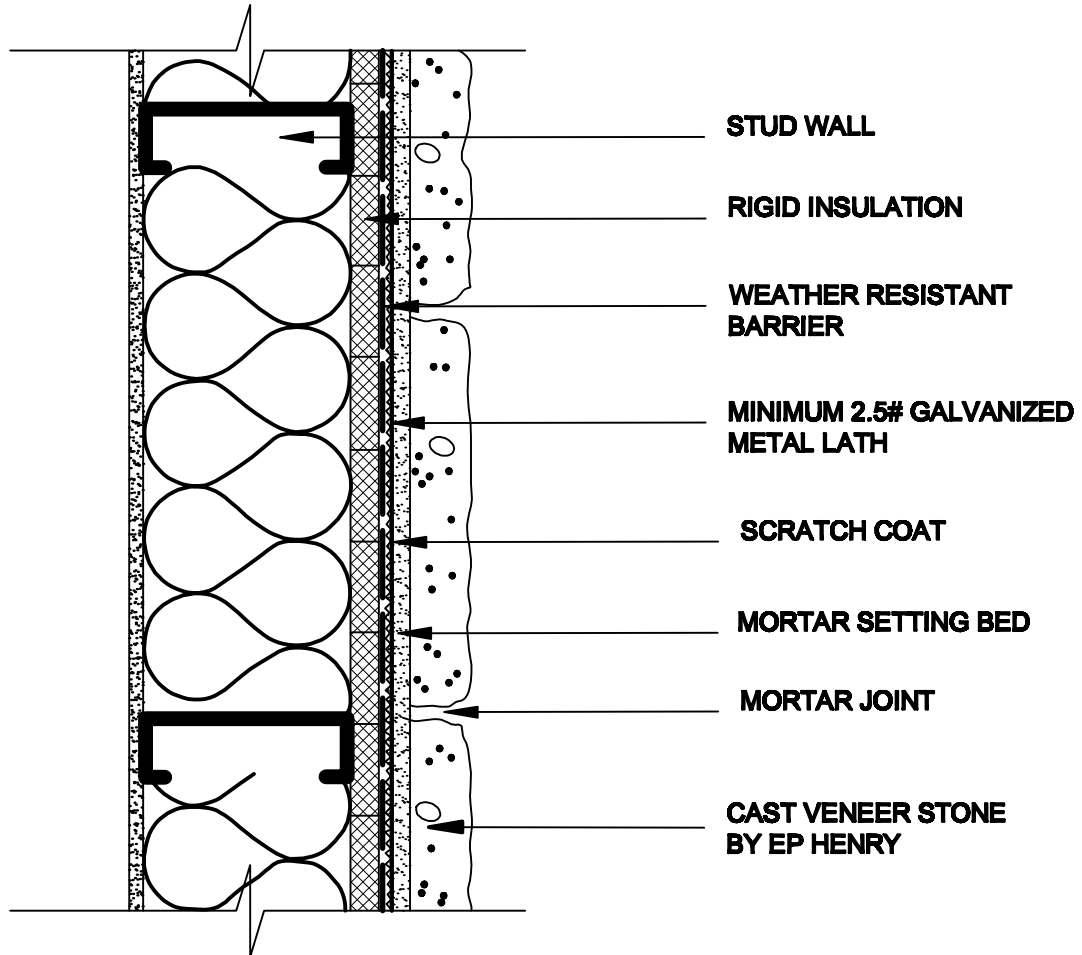

CAST VENEER STONE BY EP HENRY  
 Typical Installation Detail for Over Rigid Foam Insulation

OVER RIGID FOAM INSULATION

**EP HENRY**  
 F O U N D E D 1 9 0 3

**Call 1-800 44 Henry**

Ref. No.

201 Park Avenue, PO Box 615  
 Woodbury, NJ 08096

**Figure 4**