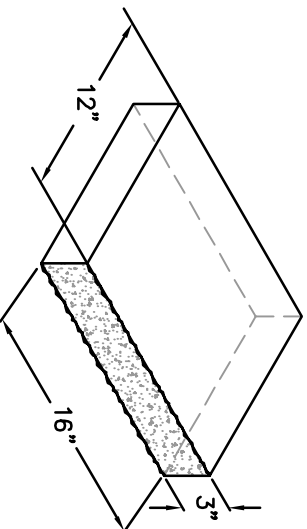

ISOMETRIC VIEW

TOP VIEW

FRONT VIEW

SIDE VIEW

**COVENTRY® WALL PLUS CORNER UNITS  
(7" x 18" UNIT)**

ISOMETRIC VIEW

**UNIVERSAL CAP**

ISOMETRIC VIEW