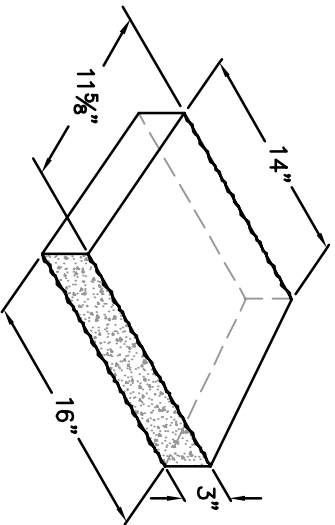

ISOMETRIC VIEW

TOP VIEW

FRONT VIEW

SIDE VIEW

**COVENTRY® WALL PLUS CORNER UNITS  
(7" x 18" UNIT)**

ISOMETRIC VIEW

**UNIVERSAL CAP**

ISOMETRIC VIEW

**RECTANGULAR CAP**

**EP HENRY**  
EXCELLENCE SINCE 1903

201 Park Ave.  
P.O. Box 615  
Woodbury, NJ 08096  
(856)-845-6200  
(856)-845-0023

TITLE:

EP HENRY COVENTRY® WALL PLUS CORNER UNIT & CAPS

SCALE:

NOT TO SCALE