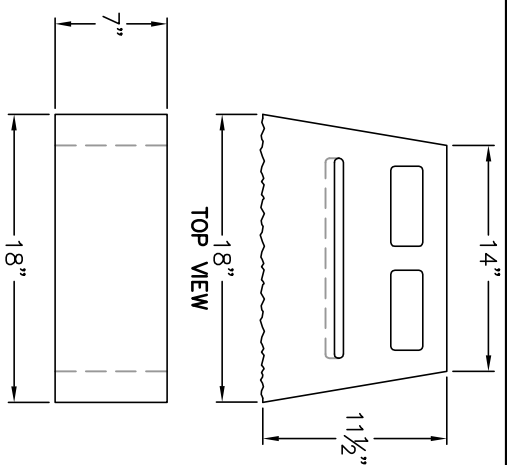

ISOMETRIC VIEW

TOP VIEW

FRONT VIEW

COVENTRY® WALL PLUS
(7" x 6" UNIT)

ISOMETRIC VIEW

TOP VIEW

FRONT VIEW

COVENTRY® WALL PLUS
(7" x 12" UNIT)

COVENTRY PLUS PIN

ISOMETRIC VIEW

TOP VIEW

FRONT VIEW

COVENTRY® WALL PLUS
(7" x 18" UNIT)

EP HENRY

EXCELLENCE SINCE 1903

201 Park Ave.
P.O. Box 615
Woodbury, NJ 08096
(856)-845-6200
(856)-845-0023

TITLE:

EP HENRY 7" COVENTRY® WALL PLUS UNITS

SCALE:

NOT TO SCALE