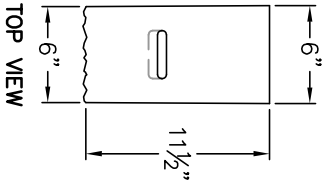

ISOMETRIC VIEW

TOP VIEW

FRONT VIEW

COVENTRY® WALL PLUS
(7" x 6" UNIT)

ISOMETRIC VIEW

TOP VIEW

FRONT VIEW

COVENTRY® WALL PLUS
(7" x 12" UNIT)

COVENTRY PLUS PIN

ISOMETRIC VIEW

TOP VIEW

FRONT VIEW

COVENTRY® WALL PLUS
(7" x 18" UNIT)

EP HENRY

EXCELLENCE SINCE 1903

201 Park Ave.
P.O. Box 615
Woodbury, NJ 08096
(856)-845-6200
(856)-845-0023

TITLE:

EP HENRY 7" COVENTRY® WALL PLUS UNITS

SCALE:

NOT TO SCALE