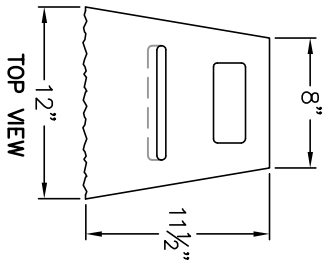

ISOMETRIC VIEW

TOP VIEW

FRONT VIEW

COVENTRY® WALL PLUS
(7" x 6" UNIT)

ISOMETRIC VIEW

TOP VIEW

FRONT VIEW

COVENTRY® WALL PLUS
(7" x 12" UNIT)

COVENTRY PLUS PIN

ISOMETRIC VIEW

TOP VIEW

FRONT VIEW

COVENTRY® WALL PLUS
(7" x 18" UNIT)

EP HENRY

EXCELLENCE SINCE 1903

201 Park Ave.
P.O. Box 615
Woodbury, NJ 08096
(856)-845-6200
(856)-845-0023

TITLE:

EP HENRY 7" COVENTRY® WALL PLUS UNITS

SCALE:

NOT TO SCALE