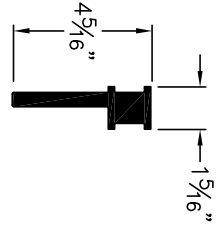

ISOMETRIC VIEW

TOP VIEW

FRONT VIEW

COVENTRY® WALL PLUS
(7" x 6" UNIT)

ISOMETRIC VIEW

TOP VIEW

FRONT VIEW

COVENTRY® WALL PLUS
(7" x 12" UNIT)

COVENTRY PLUS PIN

ISOMETRIC VIEW

TOP VIEW

FRONT VIEW

COVENTRY® WALL PLUS
(7" x 18" UNIT)

EP HENRY

EXCELLENCE SINCE 1903

201 Park Ave.
P.O. Box 615
Woodbury, NJ 08096
(856)-845-6200
(856)-845-0023

TITLE:

EP HENRY 7" COVENTRY® WALL PLUS UNITS

SCALE:

NOT TO SCALE