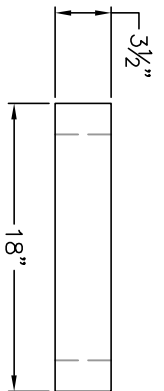

ISOMETRIC VIEW

COVENTRY® WALL PLUS
(3 1/2" x 6" UNIT)

ISOMETRIC VIEW

COVENTRY® WALL PLUS
(3 1/2" x 12" UNIT)

COVENTRY PLUS PIN

ISOMETRIC VIEW

COVENTRY® WALL PLUS
(3 1/2" x 18" UNIT)

TITLE: