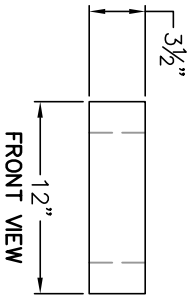

ISOMETRIC VIEW

COVENTRY® WALL PLUS
(3 1/2" x 6" UNIT)

ISOMETRIC VIEW

COVENTRY® WALL PLUS
(3 1/2" x 12" UNIT)

COVENTRY PLUS PIN

ISOMETRIC VIEW

COVENTRY® WALL PLUS
(3 1/2" x 18" UNIT)

TITLE: