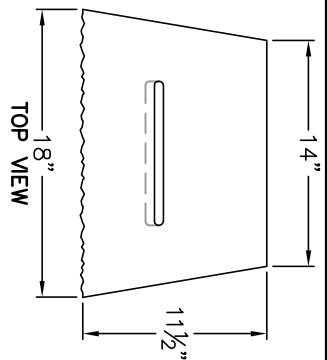

ISOMETRIC VIEW

COVENTRY® WALL PLUS
(3 1/2" x 6" UNIT)

ISOMETRIC VIEW

COVENTRY® WALL PLUS
(3 1/2" x 12" UNIT)

COVENTRY PLUS PIN

ISOMETRIC VIEW

COVENTRY® WALL PLUS
(3 1/2" x 18" UNIT)

TITLE:

EP HENRY 3 1/2" COVENTRY® WALL PLUS UNITS

SCALE:

NOT TO SCALE

EP HENRY

EXCELLENCE SINCE 1903

201 Park Ave.
P.O. Box 615
Woodbury, NJ 08096
(856)-845-6200
(856)-845-0023