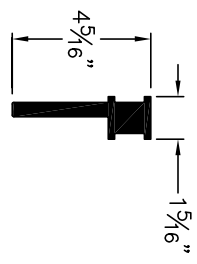

ISOMETRIC VIEW

COVENTRY® WALL PLUS
(3 1/2" x 6" UNIT)

ISOMETRIC VIEW

COVENTRY® WALL PLUS
(3 1/2" x 12" UNIT)

COVENTRY PLUS PIN

ISOMETRIC VIEW

COVENTRY® WALL PLUS
(3 1/2" x 18" UNIT)

TITLE: