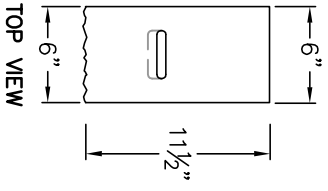

ISOMETRIC VIEW

COVENTRY® WALL PLUS
(3 1/2" x 6" UNIT)

ISOMETRIC VIEW

COVENTRY® WALL PLUS
(3 1/2" x 12" UNIT)

COVENTRY PLUS PIN

ISOMETRIC VIEW

COVENTRY® WALL PLUS
(3 1/2" x 18" UNIT)

TITLE: