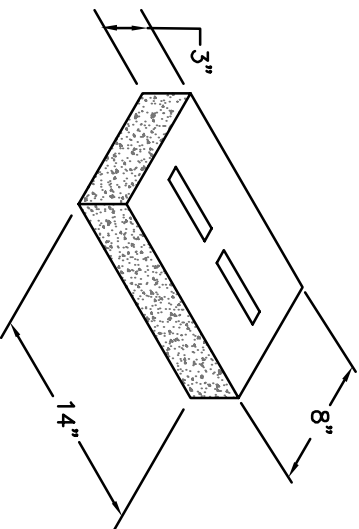

COVENTRY PIN

ISOMETRIC VIEW

**COVENTRY® WALL CORNER UNIT
(6" x 14" UNIT)**

COVENTRY PIN

ISOMETRIC VIEW

**COVENTRY® WALL CORNER UNIT
(3" x 14" UNIT)**

ISOMETRIC VIEW

UNIVERSAL CAP

ISOMETRIC VIEW

RECTANGULAR CAP

EP HENRY

EXCELLENCE SINCE 1903

201 Park Ave.
P.O. Box 615
Woodbury, NJ 08096
(856)-845-6200
(856)-845-0023

TITLE:

EP HENRY COVENTRY® WALL CORNER UNITS & CAPS

SCALE:

NOT TO SCALE