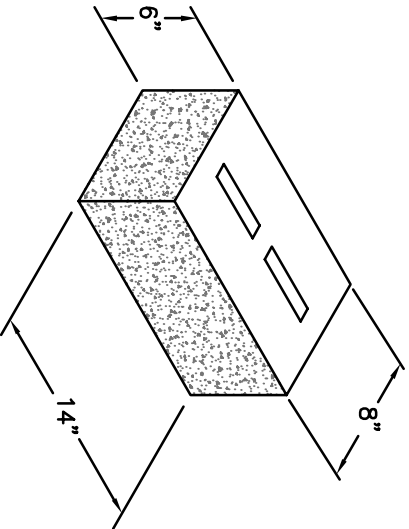

COVENTRY PIN

ISOMETRIC VIEW

**COVENTRY® WALL CORNER UNIT
(6" x 14" UNIT)**

COVENTRY PIN

ISOMETRIC VIEW

**COVENTRY® WALL CORNER UNIT
(3" x 14" UNIT)**

ISOMETRIC VIEW

UNIVERSAL CAP

ISOMETRIC VIEW

RECTANGULAR CAP

EP HENRY

EXCELLENCE SINCE 1903

201 Park Ave.
P.O. Box 615
Woodbury, NJ 08096
(856)-845-6200
(856)-845-0023

TITLE:

EP HENRY COVENTRY® WALL CORNER UNITS & CAPS

SCALE:

NOT TO SCALE