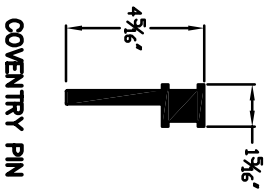

COVENTRY PIN

ISOMETRIC VIEW

**COVENTRY® WALL CORNER UNIT
(6" x 14" UNIT)**

COVENTRY PIN

ISOMETRIC VIEW

**COVENTRY® WALL CORNER UNIT
(3" x 14" UNIT)**

ISOMETRIC VIEW

UNIVERSAL CAP

ISOMETRIC VIEW

RECTANGULAR CAP

EP HENRY

EXCELLENCE SINCE 1903

201 Park Ave.
P.O. Box 615
Woodbury, NJ 08096
(856)-845-6200
(856)-845-0023

TITLE:

EP HENRY COVENTRY® WALL CORNER UNITS & CAPS

SCALE: