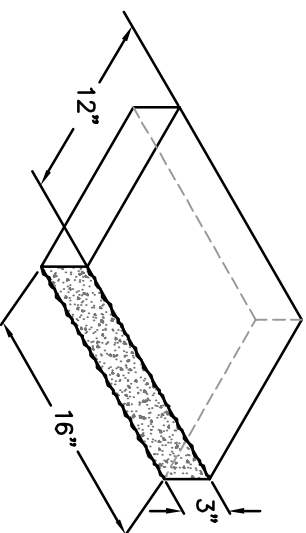

COVENTRY PIN

ISOMETRIC VIEW

**COVENTRY® WALL CORNER UNIT
(6" x 14" UNIT)**

COVENTRY PIN

ISOMETRIC VIEW

**COVENTRY® WALL CORNER UNIT
(3" x 14" UNIT)**

ISOMETRIC VIEW

UNIVERSAL CAP

ISOMETRIC VIEW

RECTANGULAR CAP

EP HENRY

EXCELLENCE SINCE 1903

201 Park Ave.
P.O. Box 615
Woodbury, NJ 08096
(856)-845-6200
(856)-845-0023

TITLE:

EP HENRY COVENTRY® WALL CORNER UNITS & CAPS

SCALE:

NOT TO SCALE