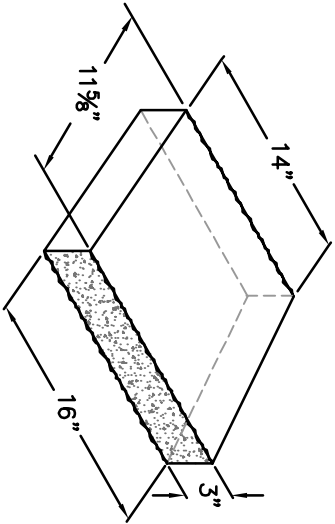

COVENTRY PIN

ISOMETRIC VIEW

**COVENTRY® WALL CORNER UNIT
(6" x 14" UNIT)**

COVENTRY PIN

ISOMETRIC VIEW

**COVENTRY® WALL CORNER UNIT
(3" x 14" UNIT)**

ISOMETRIC VIEW

UNIVERSAL CAP

ISOMETRIC VIEW

RECTANGULAR CAP

EP HENRY

EXCELLENCE SINCE 1903

201 Park Ave.
P.O. Box 615
Woodbury, NJ 08096
(856)-845-6200
(856)-845-0023

TITLE:

EP HENRY COVENTRY® WALL CORNER UNITS & CAPS

SCALE:

NOT TO SCALE