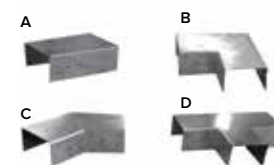

ISOKERN Outdoor Kitchen

ISOPanel Kitchen with Cast Stone Wall Face Shells Cut Stone Aspen

ISOPANEL MODULAR KITCHENS

Isokern has streamlined the construction of building the classic culinary outdoor kitchen for quick assembly. Using our Isokern Panels and Clips, building a beautiful, durable and practical outdoor kitchen is easier than ever. The IsoPanels will also support the Iso'ven for added options to construction.

ISOKERN PANELS

- **Dimensions per panel:** 24" w x 34" h x 3" d
- Each panel weighs only 100 lbs, so they're easily moved when assembling your new outdoor kitchen components.

CLIPS

- **Use:** Slide the appropriate clip over the junction of 2 adjacent panels for holding them together while the mortar is applied.
- **Options:** A. Straight B. 90° C. 45° D. T clip.