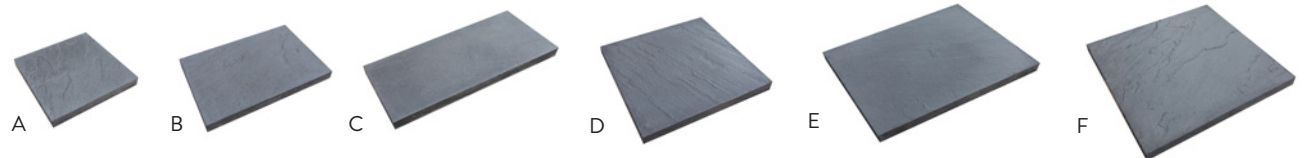

BELMONT

Belmont Bluestone, Random Installation

Bluestone

ENLARGED SWATCHES ON PAGES 121

All units are 1 1/8" thick.

NOTES

EP Henry offers a "Patio on a Pallet" in Bluestone (100 SF includes all 6 sizes)

	A	B	C	D	E	F
SIZE (WxL)	12" x 12"	12" x 18"	12" x 24"	18" x 18"	18" x 24"	24" x 24"
SF PER PIECE	1	1.5	2	2.3	3	4
SF PER CUBE	96	132	176	99	132	176
PCS PER CUBE	96	88	88	44	44	44
LBS PER SF	19	19	19	19	19	19
LBS PER CUBE	1,824	2,558	3,394	1,931	2,558	3,394

Do not use a plate compactor on Belmont products