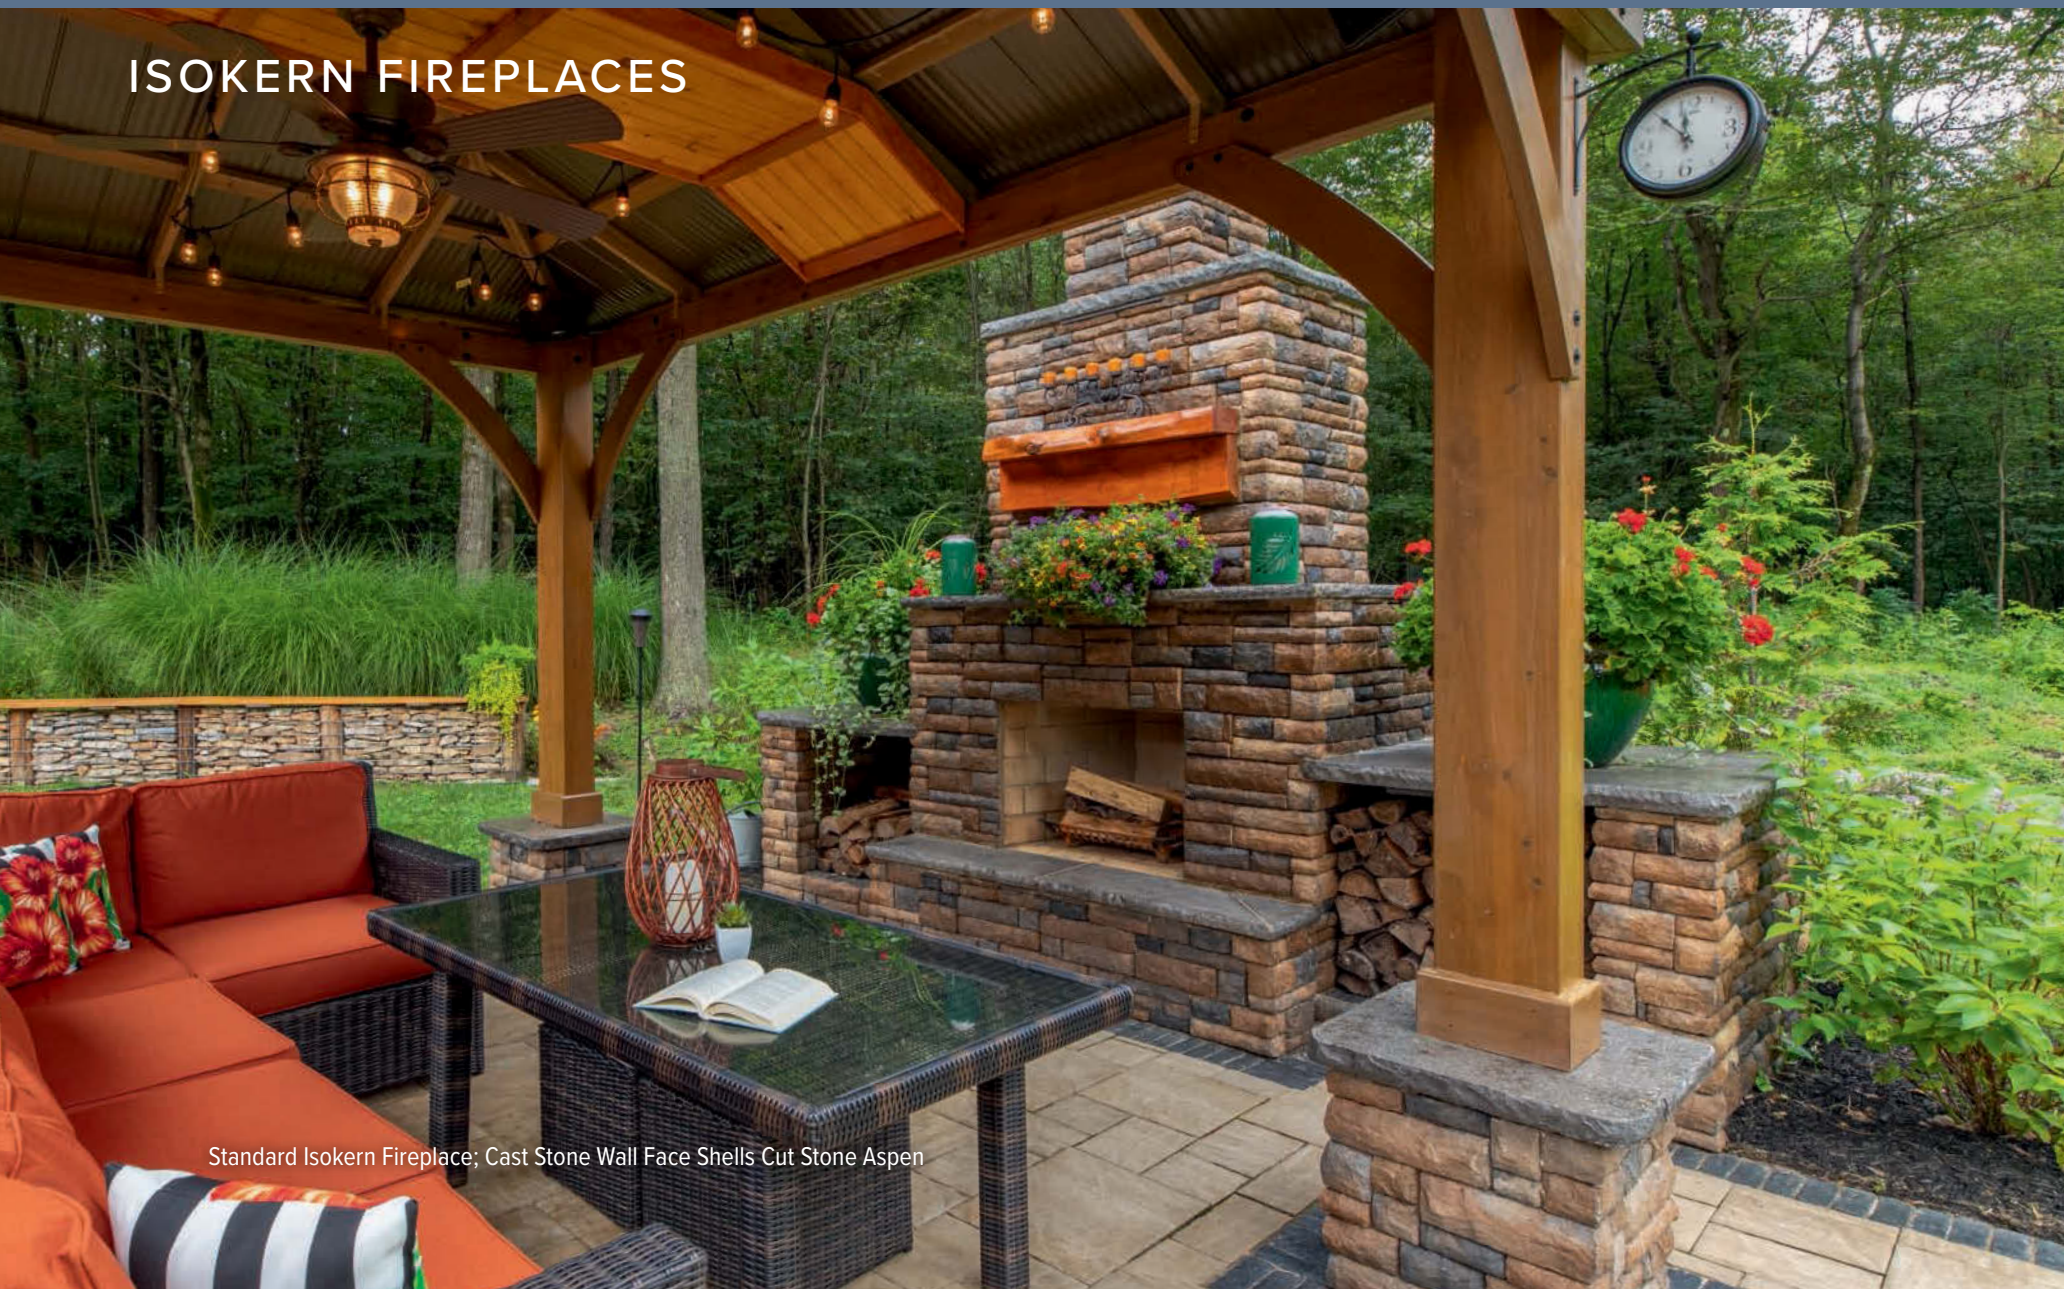

## ISOKERN FIREPLACES

Standard Isokern Fireplace; Cast Stone Wall Face Shells Cut Stone Aspen

Standard Isokern Fireplace with double wood boxes;  
Cast Stone Wall Face Shells Cut Stone Breckenridge

**The Standard series** comes in 36", 42" and 46" openings.

**The Magnum series** comes in 36", 42" and 48" openings.

Please visit the products section of our website for more information on Isokern Fireplaces.