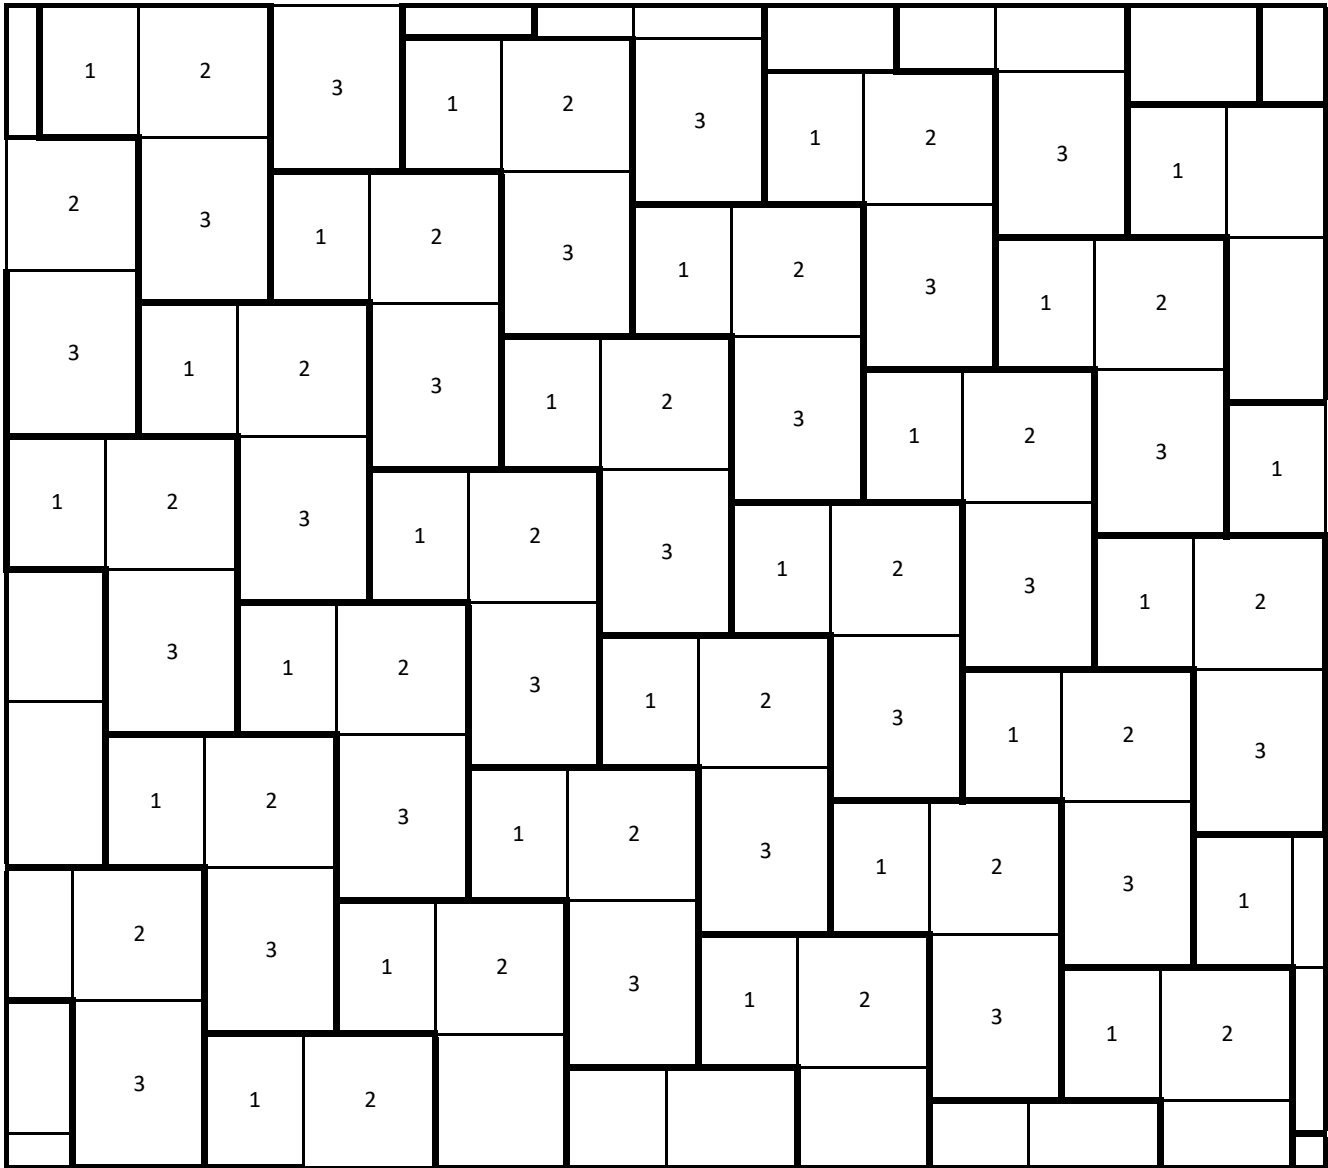

**EP HENRY BRISTOL STONE 2 OR CHISELED STONE 2  
THREE PIECE REPEATING PATTERN**

**KEY**

1 = 12 X 16

2 = 16 X 16

3 = 16 X 20