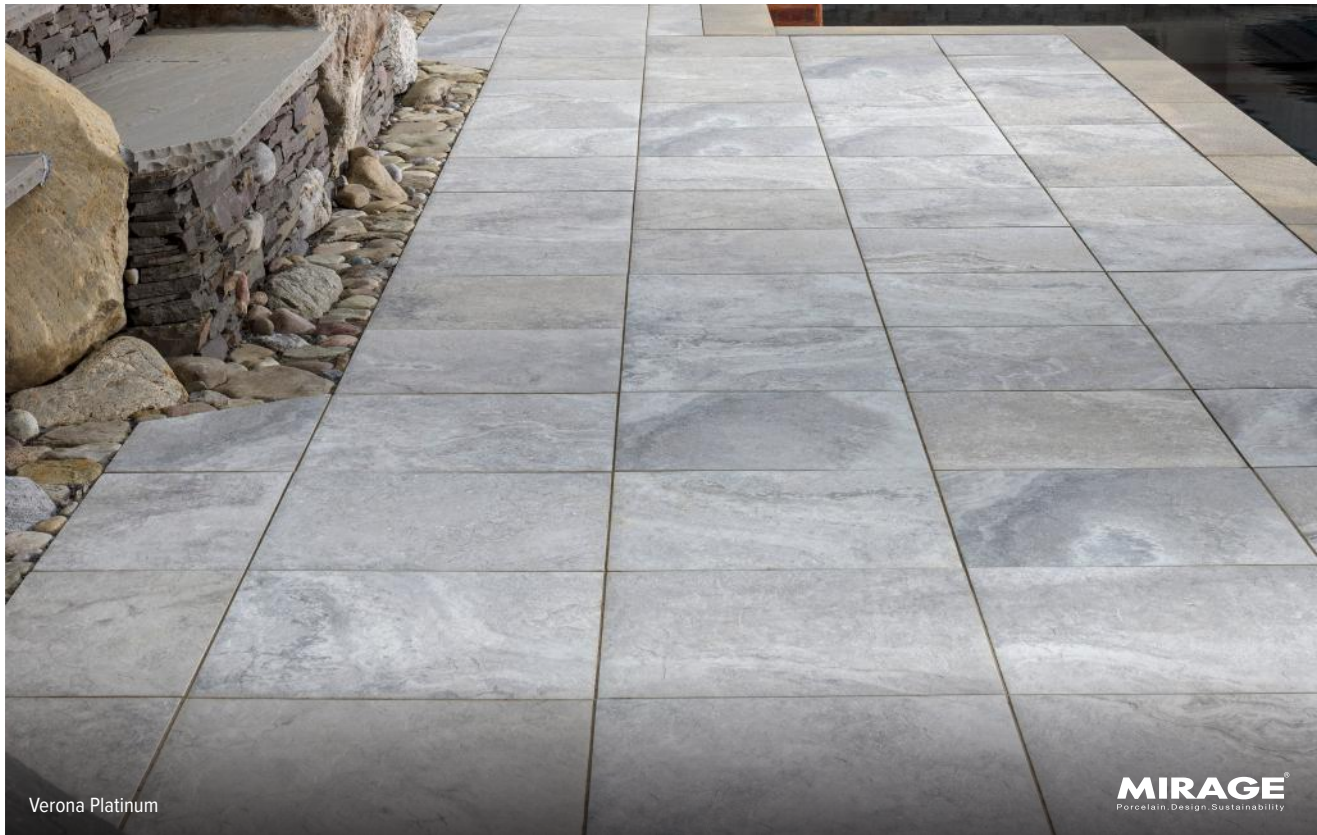

# VERONA™

STONE FINISH / 20MM

Verona Platinum

**MIRAGE**  
Porcelain. Design. Sustainability.

*\*Special Order*

**v3**  
MODERATE  
BLUE STONE  
VR 01 ST

**v3**  
MODERATE  
PLATINUM  
VR 04 ST

**v3**  
MODERATE  
TAOS\*  
VR 02 ST

**v4**  
HIGH  
YUKON  
VR 03 ST

Verona Yukon

24" x 24"

**UNICO**  
*Bullnose Coping*

13" x 24"

*\*\*Unico only available in Blue Stone*