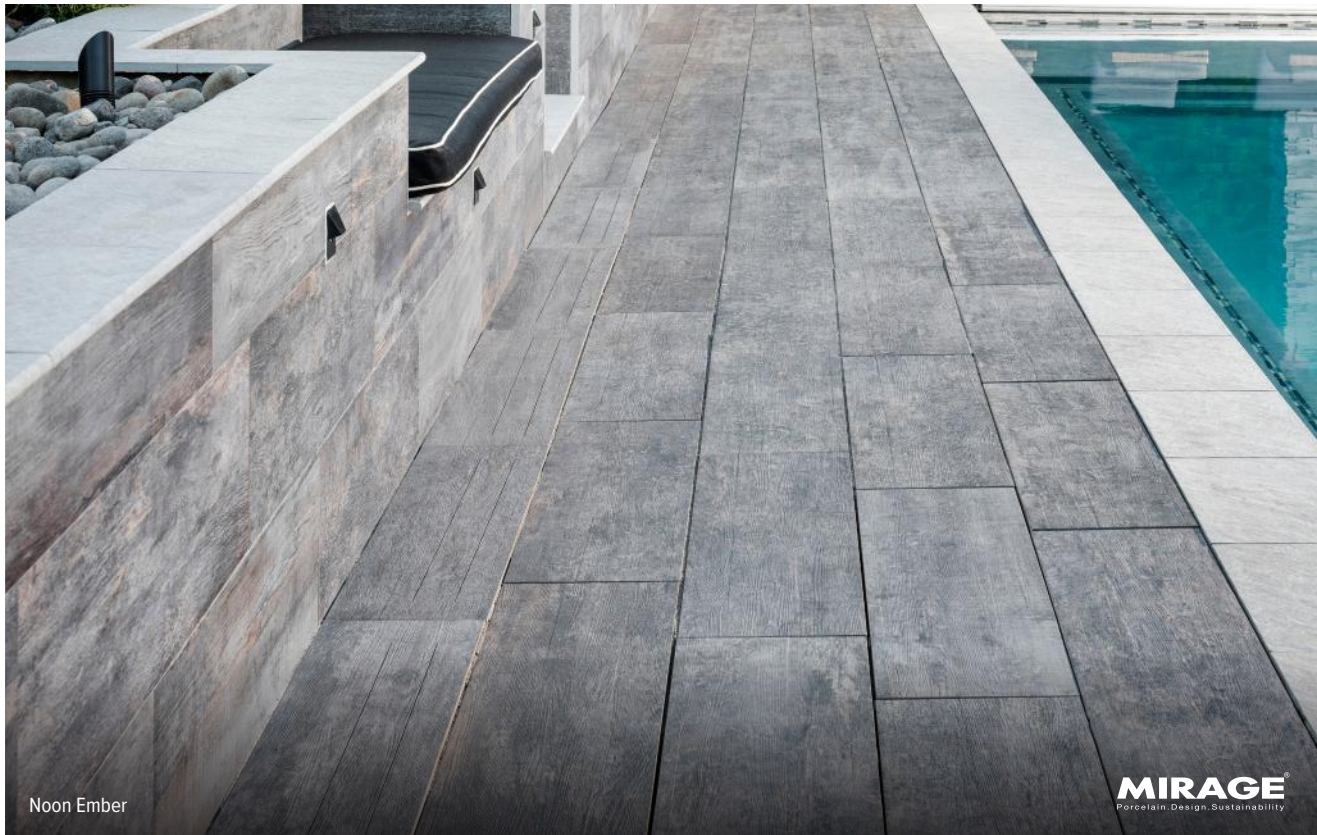

NOON

WOOD FINISH / 20MM

Noon Ember

MIRAGE
Porcelain. Design. Sustainability.

DAYLIGHT
NN 01 ST

EMBER
NN 02 ST

HONEY
NN 03 ST

Noon Daylight