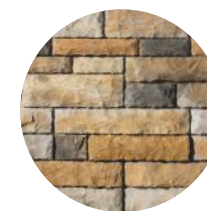

CAST STONE WALL

FIRE PIT KITS

Cast Stone Fire Pit Kit Aspen

Cast Stone Fire Pit Kit Aztec

CUT STONE

Adirondack

Aspen

Breckenridge

LEDGESTONE

Allegheny

Aztec

Enlarged swatches on pages 86 - 87

SQUARE FIRE PIT KIT

20" high including cap
50" x 50" outside diameter

UNITS	-
LBS PER PC	-
PCS PER CUBE	36 block + 4 caps
LBS PER CUBE	1,780

SQUARE FIRE PIT KIT INCLUDES