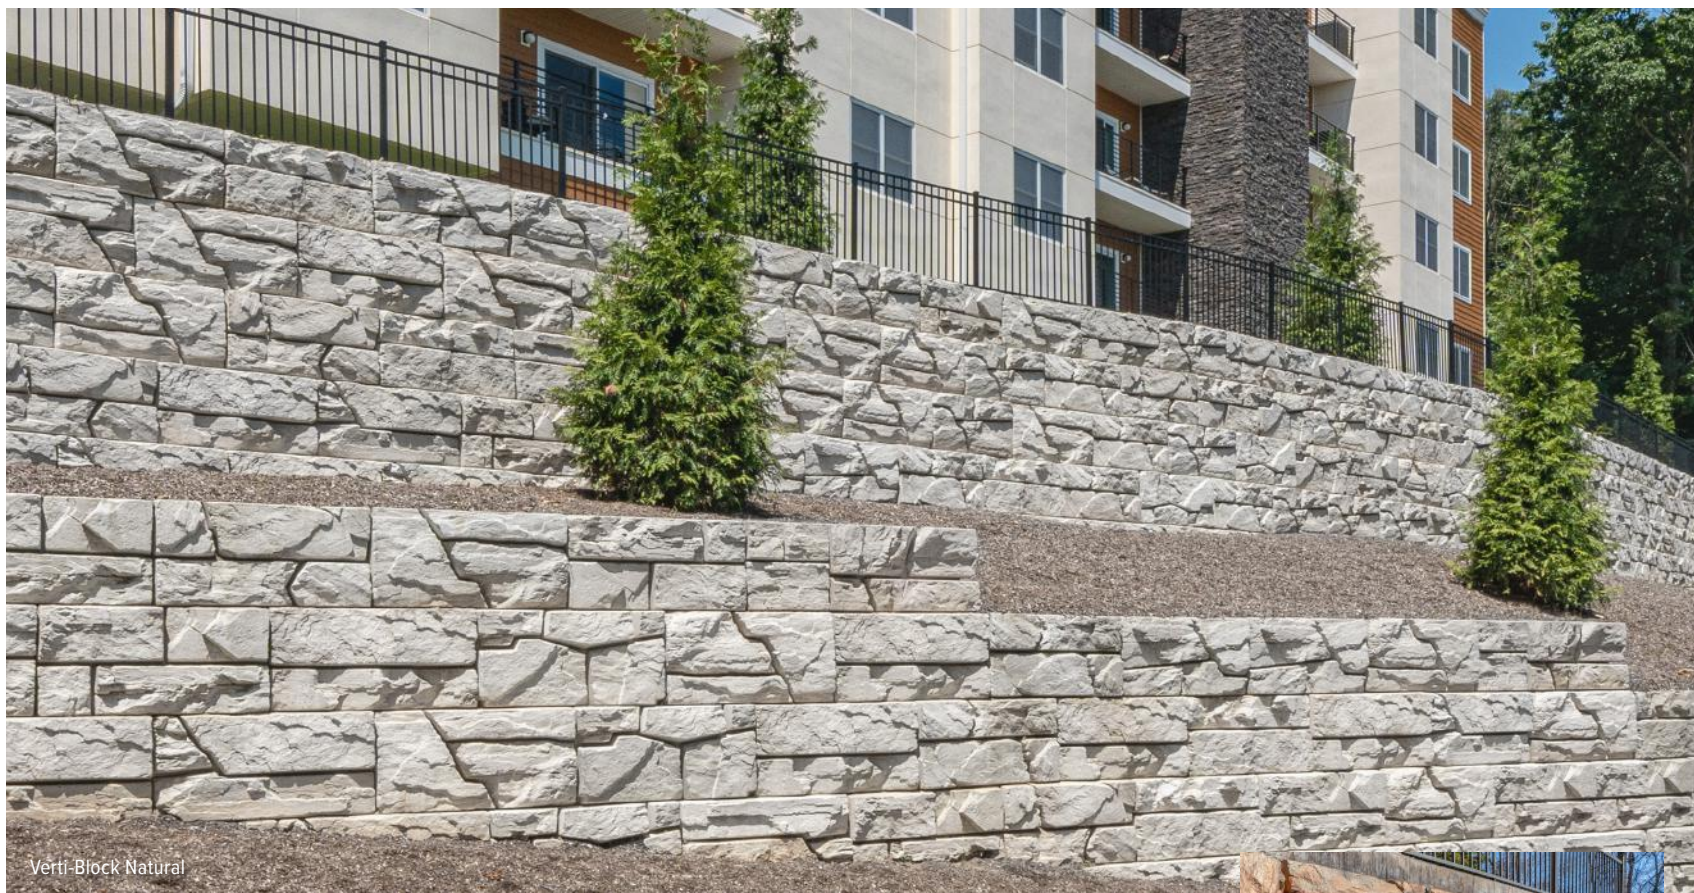

# VERTI-BLOCK®

Verti-Block Natural

**VERTI-BLOCK CAN BE  
STAINED ON SITE TO  
COMPLEMENT THE EXISTING  
HARDSCAPE/LANDSCAPE.**

## STANDARD BLOCK

SIZE <i>Units is 24" high.</i>	48" x 36"
PIECES PER CUBE	1
SF PER PIECE	8
LBS PER PIECE	1,760

## NOTE

Available in additional shapes including caps, corners, half units and more.