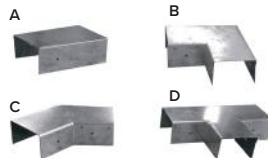

ISOKERN PANELS

- **Dimensions per panel:**
24" w x 34" h x 3" d
- Each panel weighs only 100 lbs, so they're easily moved when assembling your new outdoor kitchen components.

CLIPS

- **Use:** Slide the appropriate clip over the junction of 2 adjacent panels for holding them together while the mortar is applied.
- **Options:** A. Straight B. 90° C. 45° D. T clip.